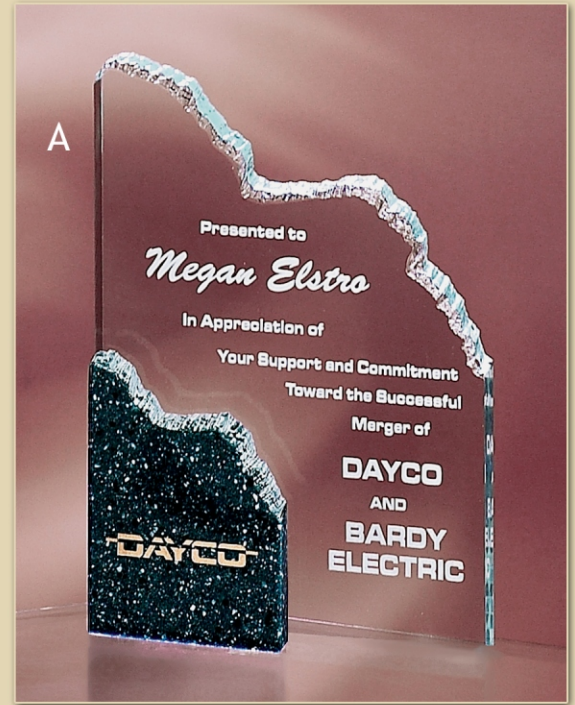

Art-Stone Line

If you're looking for a unique yet brilliant expression of excellence, you are sure to find the ideal piece here, in our exclusive Art-Stone collection. The Art-Stone line features the fusion of acrylic and cultured marble. These striking awards combine contrasting yet complementary elements which come together to create a truly dramatic appearance.

- A. M1467 8.75"
- B. M1463 9.5"
- C. M1464 7.25"
- D. M1465 9"
- E. M1466 7.55"