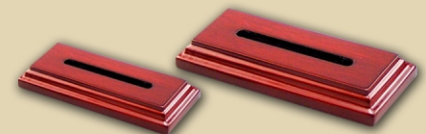

9" TORCH

7" PRAYING HANDS

9" DOVE and CROSS

9" EAGLE OVAL

9" EAGLE CONTOUR

Christmas Ornaments

1/8" THICK CLEAR ACRYLIC

Bases are available in two sizes and two popular high gloss colors; Rosewood and ebony.