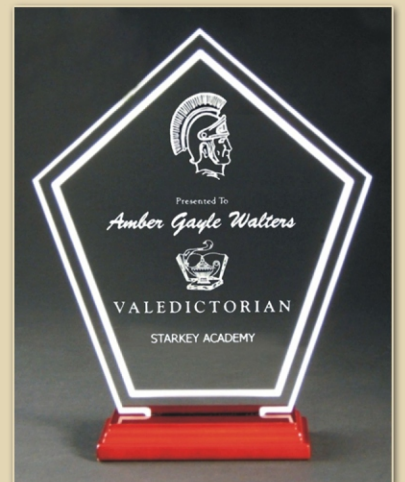

Slip-In Acrylic

8" STAR OVAL

STAR WEDGE
8" and 10.75"

Contour Line

8" ACHIEVER TRIO

8" STAR MAN WEDGE

SCALLOP FRAME
5.5"x8" and 6.75"x10"

DECO FRAME
7.5" and 10"

8" STAR MAN OVAL

MEDALLION WEDGE
7" and 9"

BEVELED PENTAGON
6", 7" and 8"

Slip-In Acrylic Economy Line

ROYAL DIAMOND
5", 6", 7", 8", 9" and 10"

ROUND
4", 5" and 6"

DIAMOND
5", 6", 7", 8", 9" and 10"

FLAME
5", 6", 7", 8", 9" and 10"

PENTAGON
6", 7" and 8"

NARROW FLAME
5", 6", 7", 8", 9" and 10"

3 NARROW OVAL 6", 7" and 8"

CROWN
4", 5" and 6"

OVAL 5", 6", 7", 8", 9" and 10"

Slip-In Acrylic Economy Line

GOTHIC 5", 6" and 7"

ARCH 5", 6" and 7"