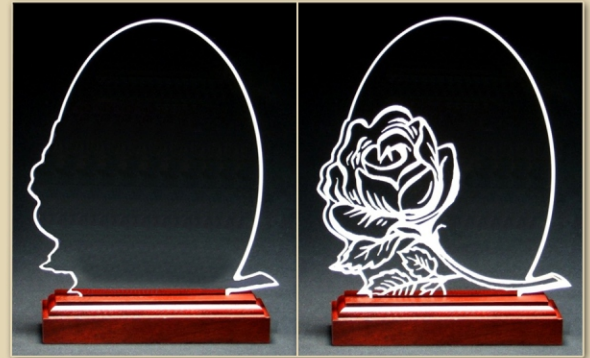

Slip-In Acrylic Economy Line

All our acrylics are generally sold blank and unassembled.

All templates containing the pictured art will be supplied via e-mail upon request. We also offer laser engraving services for an additional cost.

Refer to the price list for details.

Laser Engraving Services Available!

SAILBOAT 7", 9" and 11"